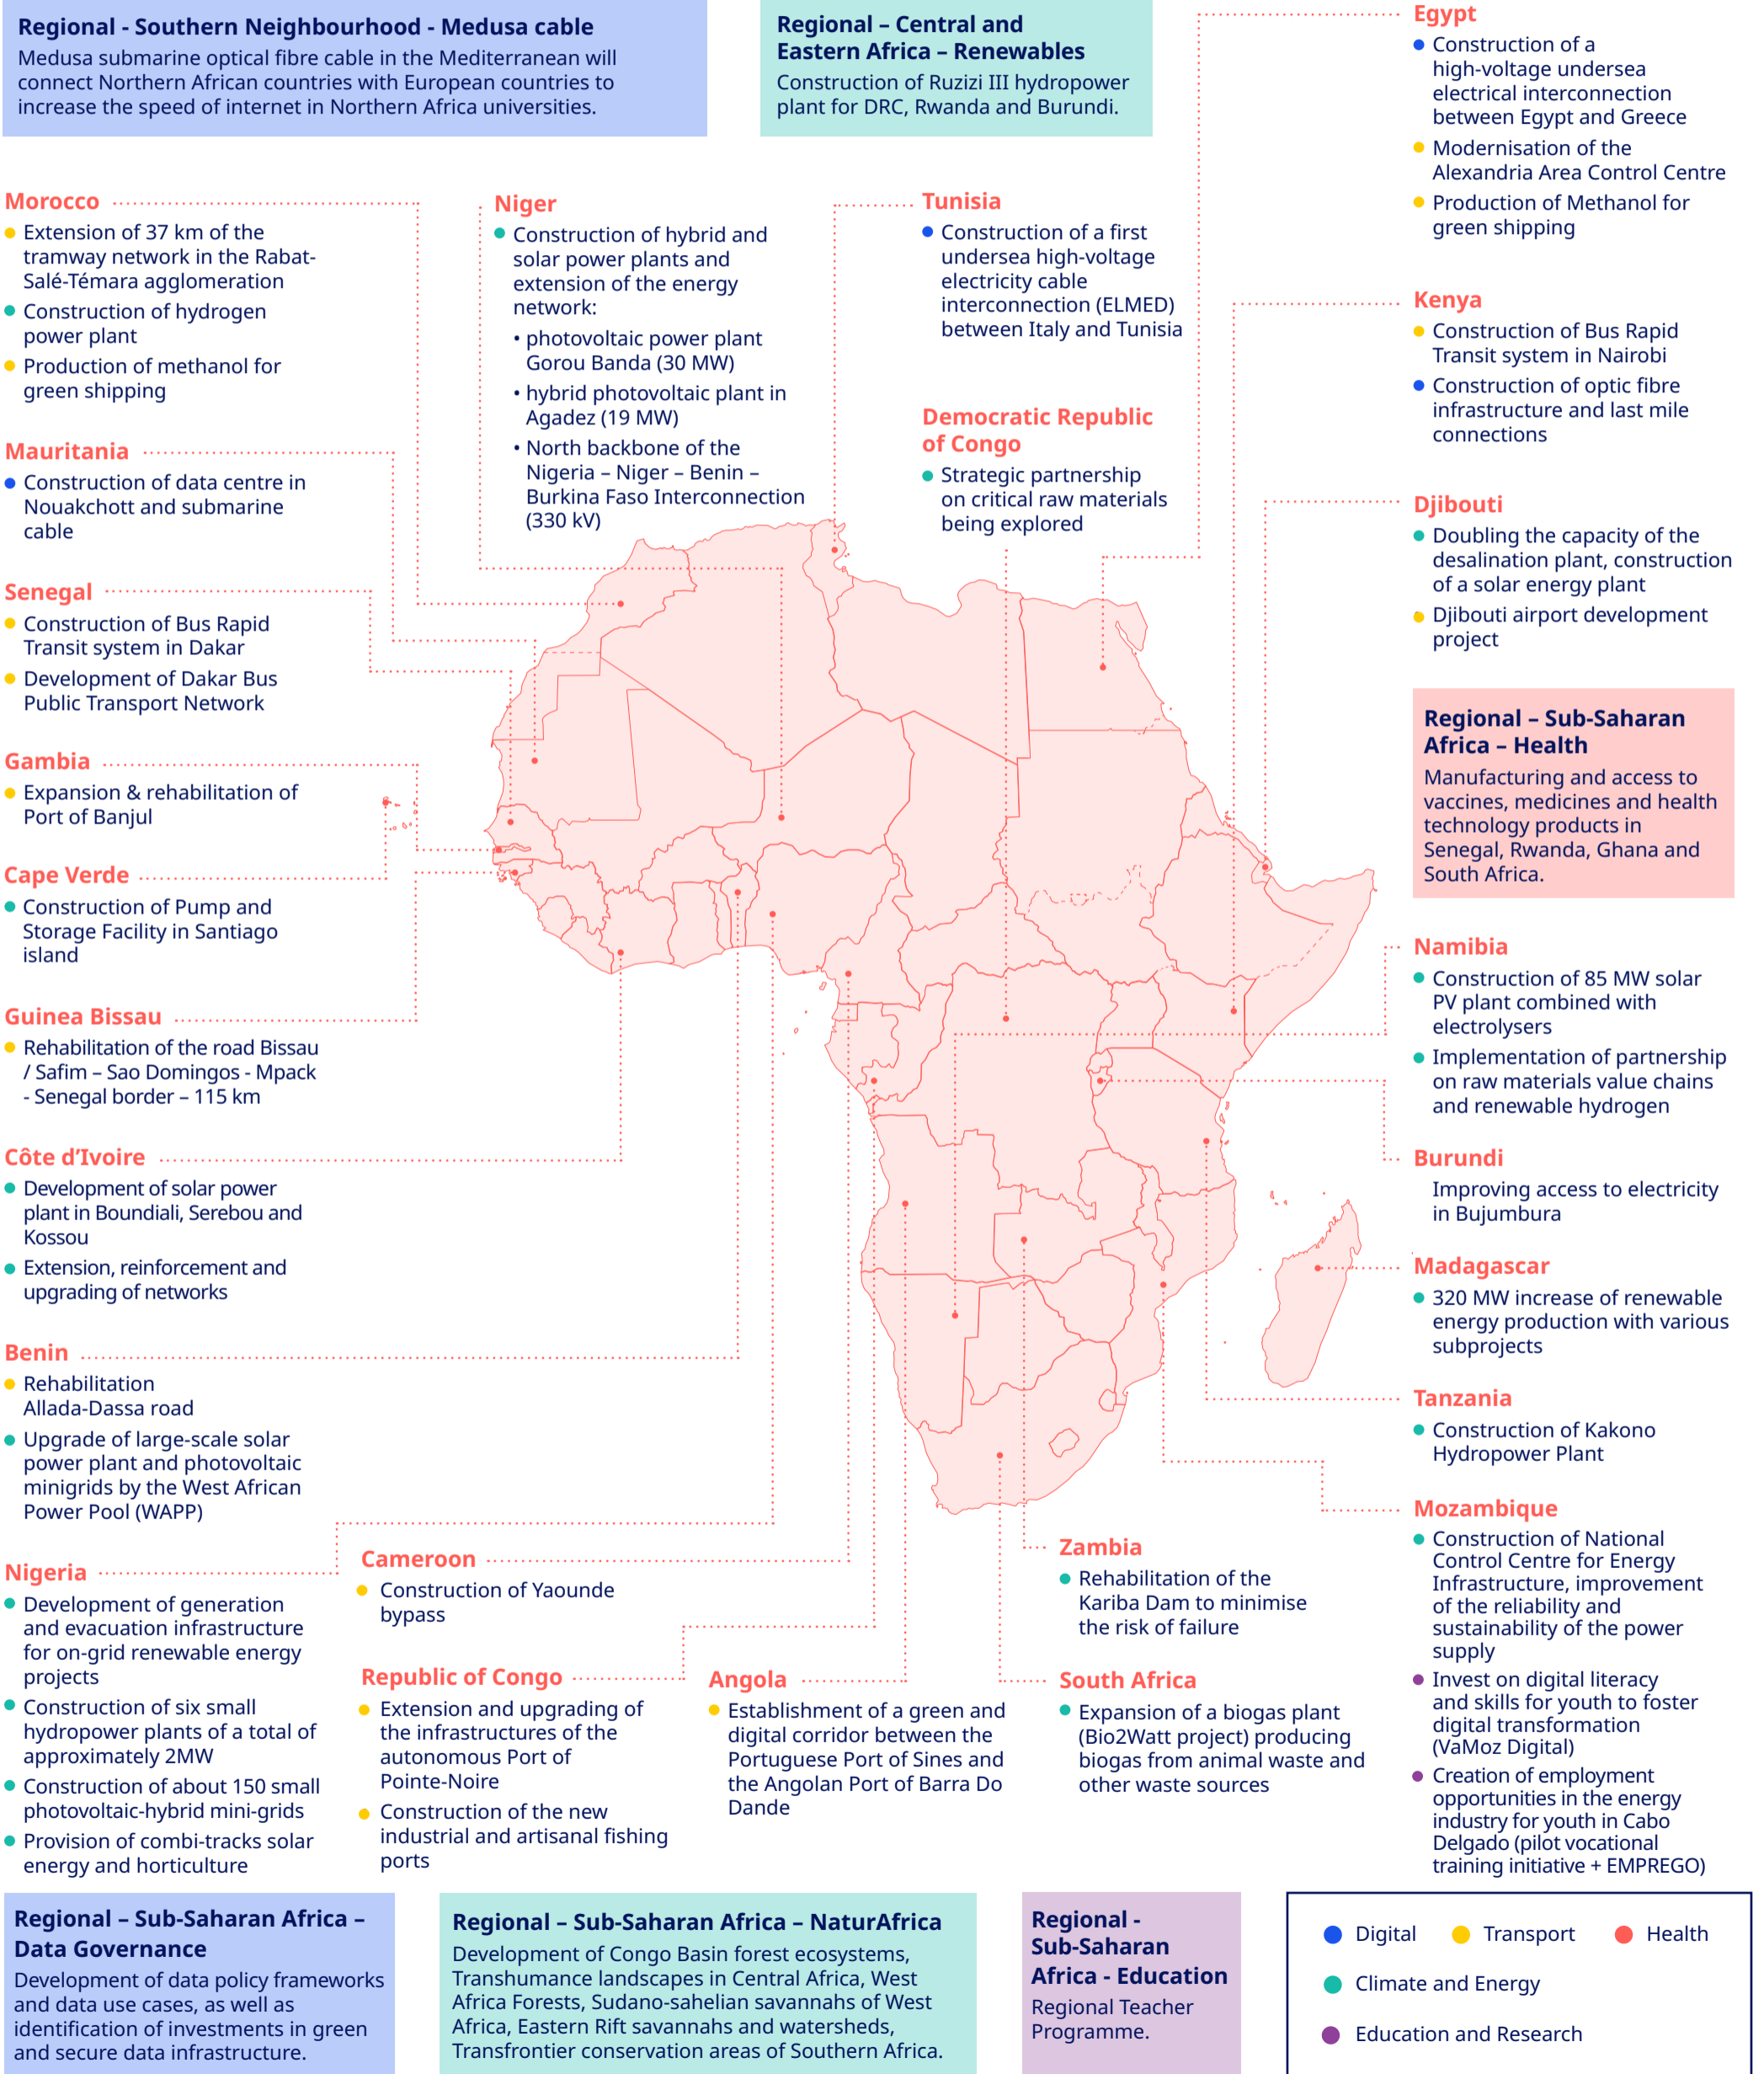

EU-Africa flagship projects for 2023

Partnerships on Digital, Climate and Energy, Transport, Health, Education and Research

#GlobalGateway #TeamEurope

March 2023

These outputs do not capture the whole of the Team Europe engagement in country. They capture concrete infrastructure investments under Global Gateway. They will be accompanied by soft measures in a 360° approach, so as to improve the policy, regulatory and business environment, develop skills, foster innovation and transfer technology.
The boundaries and names shown and the designations used on this map do not imply official endorsement or acceptance by the European Union. Final boundary between the Republic of Sudan and the Republic of South Sudan has not yet been determined.
Administrative boundaries: © EuroGeographics, © FAO (UN), © TurkStat Source: European Commission – Eurostat/GISCO